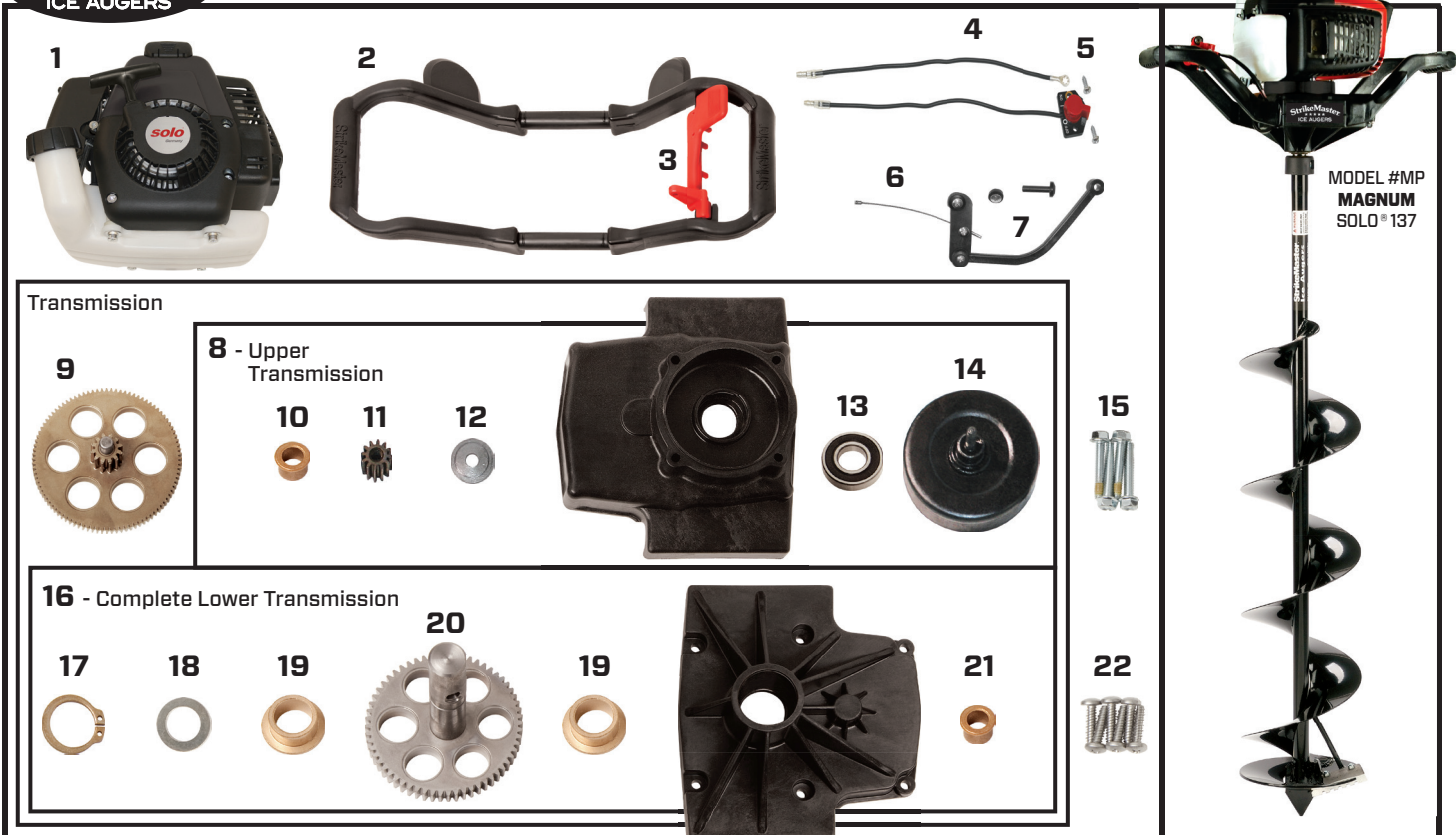

# MP - MAGNUM SOLO® 137 2009-2013 Parts List

Item Number	Part Number	Description
1	N/A	Solo 137 Engine
2	151364C-1	Composite Handle with Lever
3	151645	Throttle Lever with Screw & Washer
4	151401	Stop Switch Assembly
5	410090B	Stop Switch Screw (Requires 2)
6	151505	Throttle Linkage Cable
7	151510-A	Throttle Linkage Assembly (Includes #6)
		Transmission
8	140S-U	Upper Transmission (Includes #10, 11, 12, 13 & 14)
9	211310	40:1 Compound Gear
10	122210	Flange Bushing Compound (Upper)
11	140320	40:1 Pinion Gear (No Longer Available)
12	122910	Washer (No Longer Available)
13	122205	Clutch Cup Bearing
14	122410	Clutch Cup Drum
15	470840R	Upper Transmission Bolt - 6mm x 1 x 40mm (Requires 4)
16	140S-L	Lower Transmission (Includes #17, 18, 20, 21 & qty 2 - 19)
17	122920	Snap Ring Output Shaft
18	122915	Output Shaft Washer
19	122215	Flange Bushing Output Shaft (Requires 2)
20	122305	Output Shaft with Drive Gear
21	122210	Flange Bushing Compound (Lower)
22	410011S	Lower Trans Screws HI-Low Cut Philips (Requires 6)